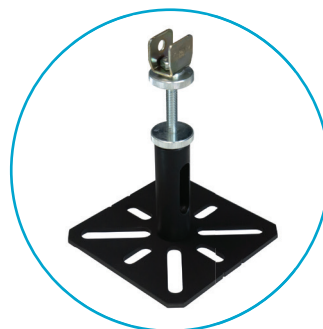

The 48,3mm extrusion has an integrated Helm 100 profile which takes the panel adapters. They can be slid in the correct position which suits your size and type of panel. On the opposite side, it has a slot which allows for the connection parts to fix the upper part to the lower profiles.

The lower profiles will be mounted in a 90° position, creating the base for the led screen ceiling. The distance between the lower profile depends on the size of your led panels. Once the profiles are mounted in the correct positions, the panel adapters can be put in the correct position. The maximum free span of the lower profile is 3 meters.

The led panel adapters are available in a fixed version as well as an adjustable version.

The adjustable version can be modified in height by 3cm, which enables you to correct a possible deflection of the truss span/grid or tube. The design of the adapter allows you to keep easy access to the backside of the panels for mounting the cabling of the system or for maintenance.

By using a double clamp, the upper tubes can be mounted to the truss span or truss structure.

The HS serie is available in different standard lengths up to 4 meters.

Technical specifications:

Types	• 48,3mm round extrusion with helm100
Alloy	• EN AW 6082T6
Adapters	• 120x120mm slotted steel plate
Finish	• Black anodised

Advantages:

- Most flexible system
- Quick and easy to install
- Minimum amount of different parts
- Adjustable height

Contact us

📍 Industriepark 9, 9351 PA Leek, The Netherlands

✉ +31 (0)594 851 515, sales@prolyte.com

🌐 www.prolyte.com

PROLYTE⁴
Feel. Fantastic.